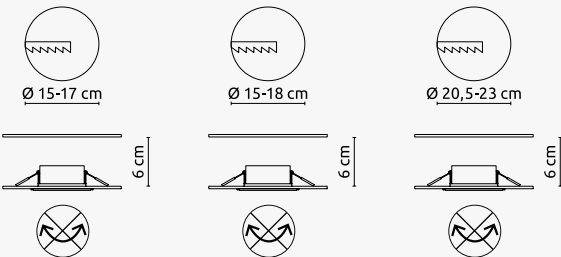

4
IP65

5
IP65

Jon

4	42436-18	incl. LED 18W	A+	1500lm	1200lm	4000K	VPE: 20	↔ 63,2cm x 6,7cm ▾2,2cm
5	42436-36	incl. LED 36W	A+	3300lm	2500lm	4000K	VPE: 20	↔ 123cm x 6,7cm ▾2,2cm

plastic