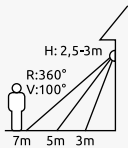

1

2

sensor
incl.

3

Polly

1	2	3
12392-18	12392-18S	12392-20D
incl. LED 18W	incl. LED 18W	incl. LED 20W
A	A	A
1900lm	1900lm	420-2100lm
1600lm	1600lm	360-1800lm
3000K	3000K	3000 4000 6000K
VPE: 10	VPE: 10	VPE: 10
Ø22cm ▾3,2cm	Ø22cm ▾3,2cm	Ø22cm ▾3,2cm
plastic	plastic	plastic
not dimmable	not dimmable	dimmable
	sensor	3 step switch
		colour fixing