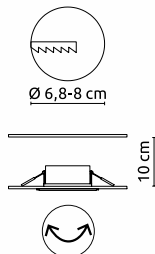

1|2

3

4

Polly

1	2
12393-5	12393-9D
incl. LED 5W	incl. LED 9W
A	A
500lm	900lm
400lm	720lm
3000K	3000K
VPE: 10	VPE: 10
Ø8,5cm ∇ 7cm	Ø8,5cm ∇ 7cm
plastic	plastic
not dimmable	dimmable

Unella

3	4
12390-6	12390-9D
incl. LED 6W	incl. LED 6W
A	A
600lm	120-500lm
450lm	100-400lm
3000K	3000 4000 6000K
VPE: 10	VPE: 10
Ø11,5cm ∇ 3,2cm	Ø11,5cm ∇ 3,2cm
plastic	plastic
not dimmable	dimmable
	3 step switch
	colour fixing