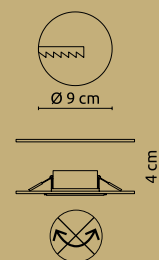

Manda

1	12005	incl. LED 6W	A	540lm	400lm	4000K	VPE: 10	Ø9,2cm	↕3,8cm	chrome, aluminium, mirror, glass, K5 crystals
2	12006	incl. LED 9W	A	810lm	600lm	4000K	VPE: 10	Ø11,2cm	↕3,8cm	chrome, aluminium, mirror, glass, K5 crystals

Jenny

1	12017N	excl. 1x GU10 25W	VPE: 12	Ø6,5cm	↕11cm	aluminium, acrylic satin, satin nickel
2	12017W	excl. 1x GU10 25W	VPE: 12	Ø6,5cm	↕11cm	aluminium, acrylic satin, white