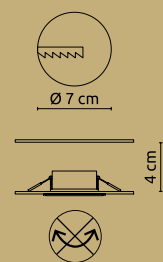

Manda

1	12005	incl. LED 6W	A	540lm	400lm	4000K	VPE: 10	Ø9,2cm	↕3,8cm	chrome, aluminium, mirror, glass, K5 crystals
2	12006	incl. LED 9W	A	810lm	600lm	4000K	VPE: 10	Ø11,2cm	↕3,8cm	chrome, aluminium, mirror, glass, K5 crystals

Jenny

1	12017N	excl. 1x GU10 25W	VPE: 12	Ø6,5cm	↕11cm	aluminium, acrylic satin, satin nickel
2	12017W	excl. 1x GU10 25W	VPE: 12	Ø6,5cm	↕11cm	aluminium, acrylic satin, white