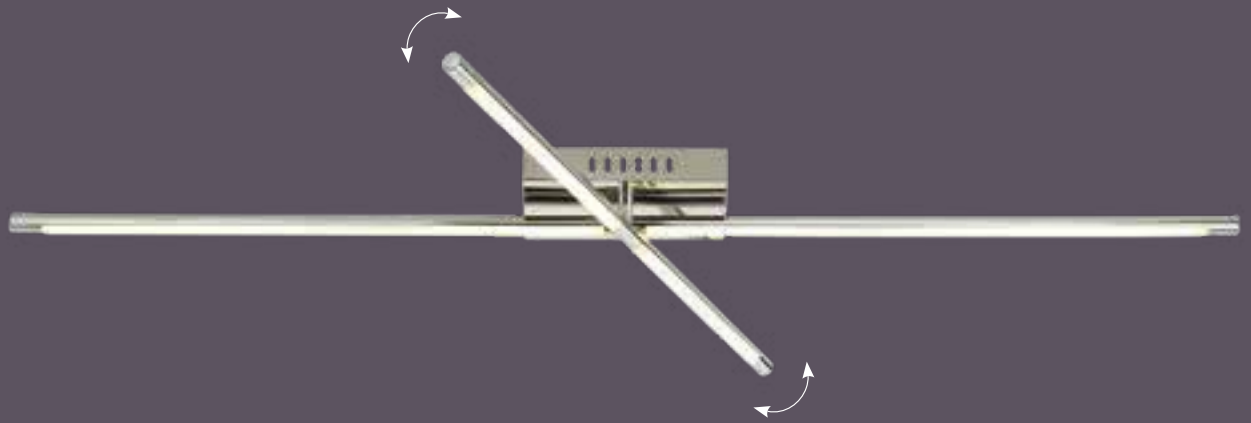

Domenico

41910-32SH

incl. LED 27W
incl. RGB LED 9W

A

160-1600lm

100-1000lm

3000K

VPE: 5

↔ 120cm x 60cm
⤵ 9cm

chrome,
plastic opal

3000K
dimmable
night light
memory function
incl.

**APP
control**
Easy Smartphone
and Voice Control

Wavy

67841-30SH

incl. LED 30W

A

320-1320lm

100-520lm

3000-6000K

VPE: 3

↔ 103cm x 10cm
⤵ 10cm

nickel matt, chrome,
aluminium, plastic opal

**APP
control**
Easy Smartphone
and Voice Control

Kelvin range
3000-6000K
dimmable
night light
memory function
incl.