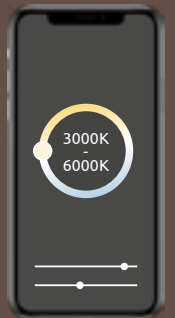

Domenico

41910-32SH

incl. LED 27W
incl. RGB LED 9W

A

160-1600lm

100-1000lm

3000K

VPE: 5

↔ 120cm x 60cm
⤵ 9cm

chrome,
plastic opal

3000K
dimmable
night light
memory function
incl.

**APP
control**
Easy Smartphone
and Voice Control

Wavy

67841-30SH

incl. LED 30W

A

320-1320lm

100-520lm

3000-6000K

VPE: 3

↔ 103cm x 10cm
⤵ 10cm

nickel matt, chrome,
aluminium, plastic opal

**APP
control**
Easy Smartphone
and Voice Control

Kelvin range
3000-6000K
dimmable
night light
memory function
incl.