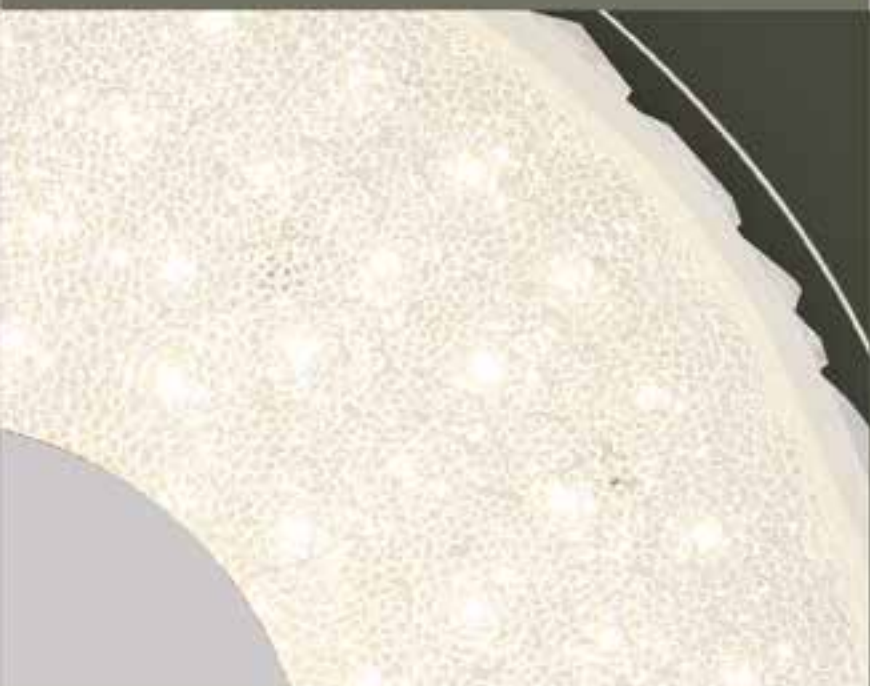

1

137

LED

2

3

Denni

									
1	49336-16R	incl. LED 16W	A+	1600lm	1080lm	4000K	VPE: 4	Ø30cm	▾ 4cm
2	49336-24R	incl. LED 24W	A+	2400lm	1600lm	4000K	VPE: 3	Ø40cm	▾ 4cm
3	49336-36R	incl. LED 36W	A+	3600lm	2380lm	4000K	VPE: 1	Ø50cm	▾ 4cm

metal silver, K5 crystals, plastic crystals, glass clear, chrome