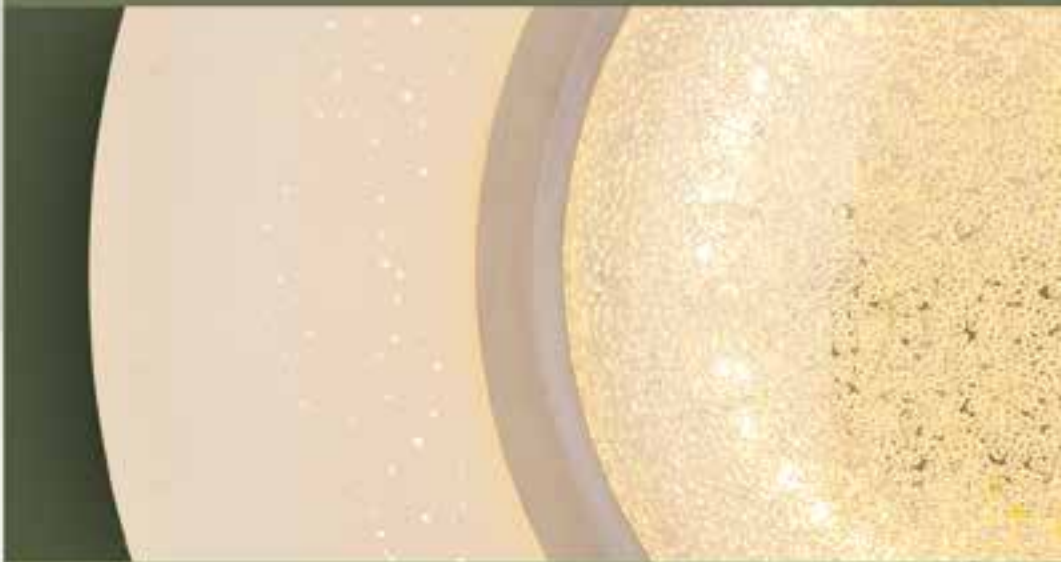

1

2

- dimmable
- many steps
- memory function
- incl.
- many light steps
- 3 light steps
- colour fixing
- night light

Candida

1	48311-18	incl. LED 18W	A	1700lm	1060lm	3000K	VPE: 6	Ø34cm ↓8cm
2	48311-48	incl. LED 48W	A	100-4500lm	50-3500lm	3000-6400K 3000 4200 6400K	VPE: 4	Ø52cm ↓8,5cm
3	48311-24	incl. LED 24W	A	2300lm	1600lm	3000 4200 6400K	VPE: 4	Ø52cm ↓8,5cm
4	48311-30	incl. LED 30W	A+	300-3000lm	200-2000lm	3000-6400K 3000 4200 6400K	VPE: 2	Ø70cm ↓10cm

metal white, nickel matt, acrylic opal, plastic crystals, sparkle decore