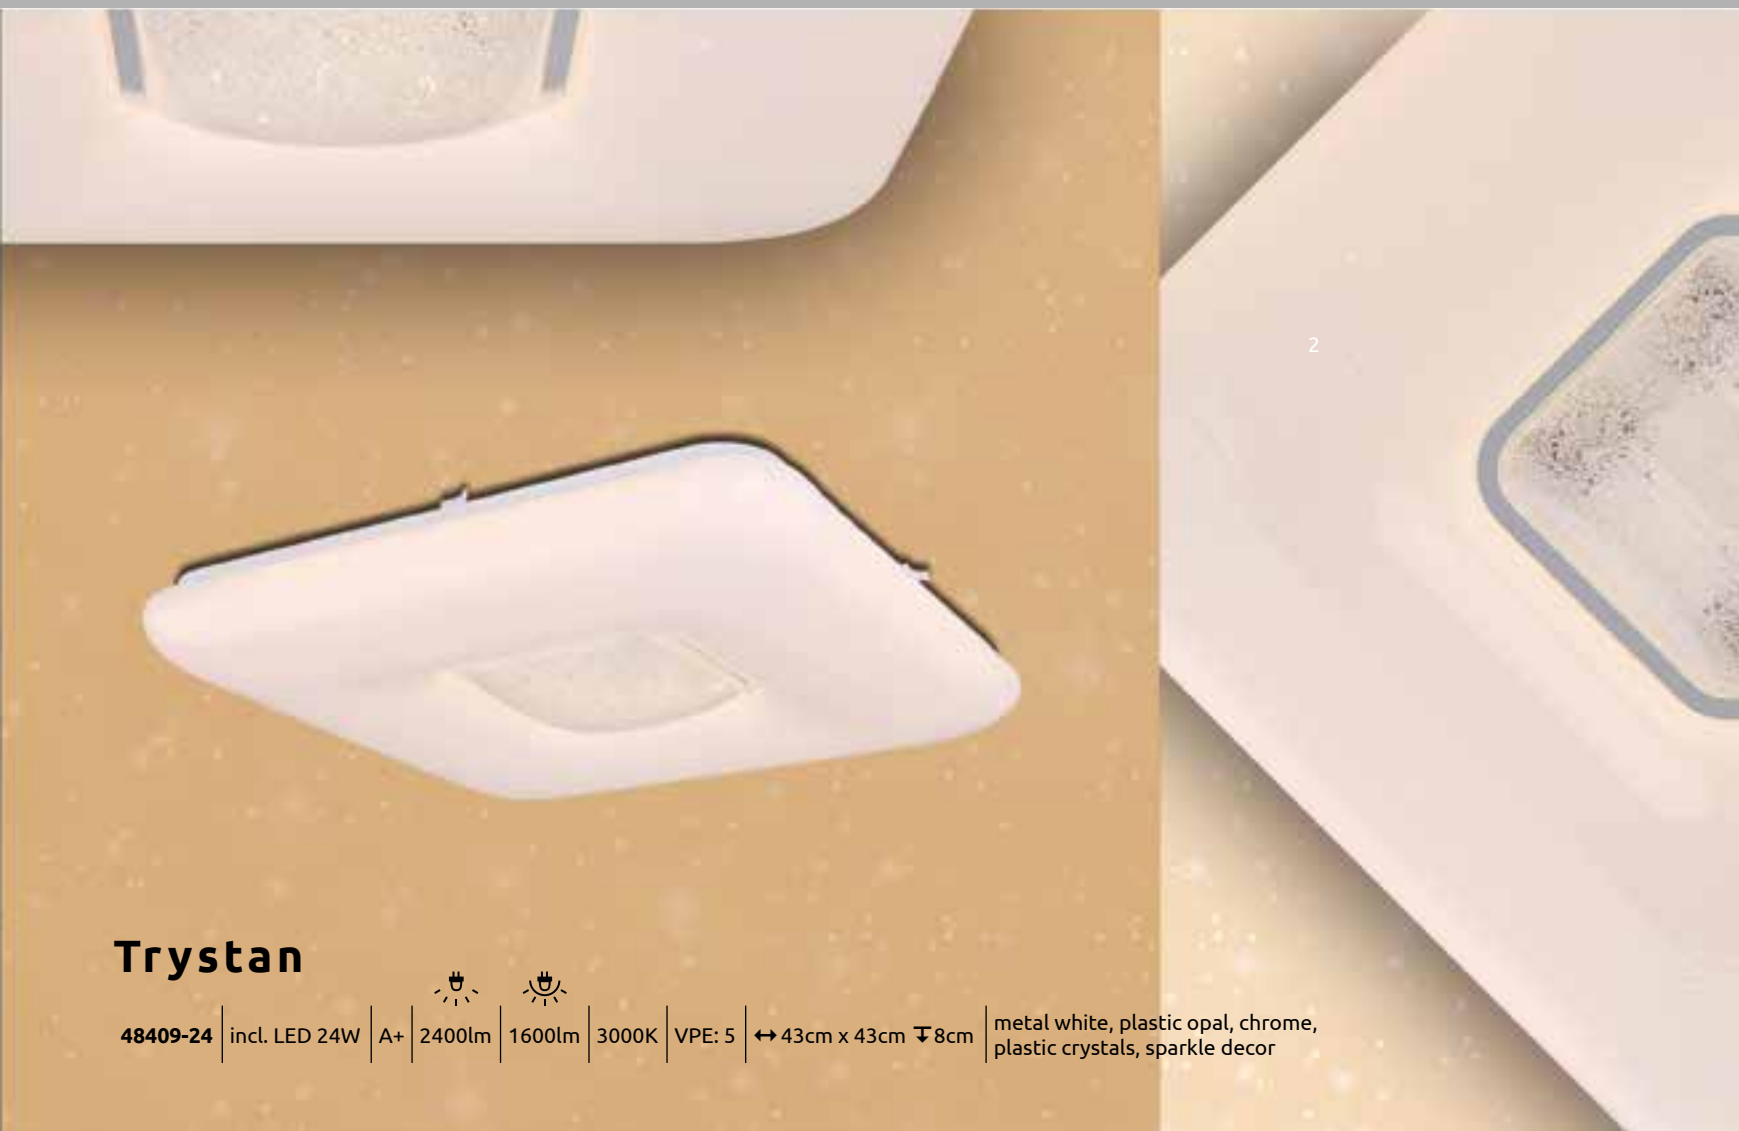

## Trystan

48409-18RGB | incl. LED 15W | incl. RGB LED 3W | A | 350-1400lm | 300-1000lm | 3000K + RGB | VPE: 6 | ↔ 30cm x 30cm | ↓ 6cm | metal white, plastic opal, chrome, plastic crystals, sparkle decor

## Trystan

48409-24 | incl. LED 24W | A+ | 2400lm | 1600lm | 3000K | VPE: 5 | ↔ 43cm x 43cm | ↓ 8cm | metal white, plastic opal, chrome, plastic crystals, sparkle decor