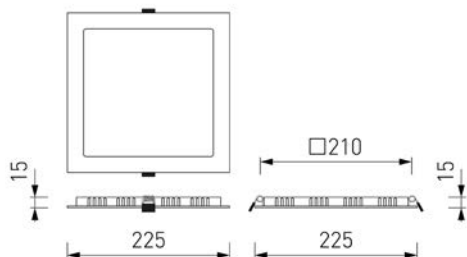

1345-6C
 L120*W120*H15,
 cutout:L105*W105
 LED*6W,
 AC:100-240V, BEAM
 ANGLE: 160°, IP21,
 430LM, 4000K,
 included
 metal, acryl

1346-6C
 L120*W120*H15,
 cutout:L105*W105
 LED*6W,
 AC:100-240V, BEAM
 ANGLE: 160°, IP21,
 430LM, 4000K,
 included
 metal, acryl

1345-18C
 L225*W225*H15,
 cutout:L210*W210
 LED*18W,
 AC:100-240V, BEAM
 ANGLE:160°, IP21,
 1460LM, 4000K,
 included
 metal, acryl

WHITE
 WEISS
 БЕЛЫЙ

SILVER
 SILBER
 СЕРЕБРО