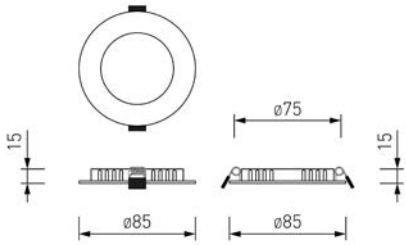

# FLASHLED TECHNO LED

1660-3C  
D85\*H15, cutout:D75  
Ⓢ 3\*LED\*3W,  
AC:100-240V, IP21,  
230LM, 4000K,  
included  
metal, acryl

1341-6C  
D120\*H15, cutout:D110  
Ⓢ LED\*6W, AC:100-  
240V, BEAM ANGLE:  
160°, IP21, 4000K,  
390LM, included  
metal, acryl

1341-12C  
D175\*H25, cutout:D155  
Ⓢ LED\*12W,  
AC:100-240V, BEAM  
ANGLE:160°, IP21,  
940LM, 4000K, included  
metal, acryl

1341-24C  
D300\*H25, cutout:D280  
Ⓢ LED 24W, AC:100-  
240V, IP21, BEAM  
ANGLE:160°, 1920LM,  
4000K, included  
metal, acryl