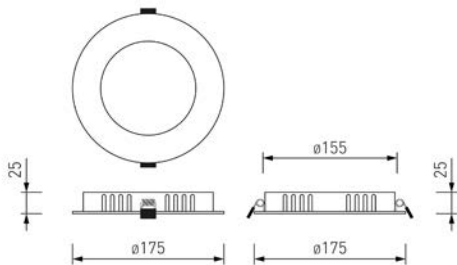

# FLASHLED TECHNO LED

1660-3C  
D85\*H15, cutout:D75  
Ⓢ 3\*LED\*3W,  
AC:100-240V, IP21,  
230LM, 4000K,  
included  
metal, acryl

1341-6C  
D120\*H15, cutout:D110  
Ⓢ LED\*6W, AC:100-  
240V, BEAM ANGLE:  
160°, IP21, 4000K,  
390LM, included  
metal, acryl

1341-12C  
D175\*H25, cutout:D155  
Ⓢ LED\*12W,  
AC:100-240V, BEAM  
ANGLE:160°, IP21,  
940LM, 4000K, included  
metal, acryl

1341-24C  
D300\*H25, cutout:D280  
Ⓢ LED 24W, AC:100-  
240V, IP21, BEAM  
ANGLE:160°, 1920LM,  
4000K, included  
metal, acryl