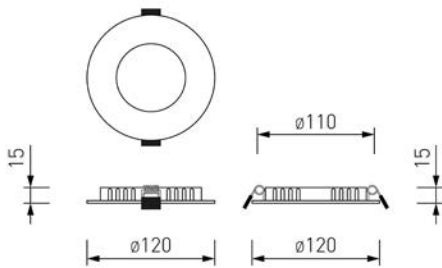

# FLASHLED TECHNO LED

1660-3C  
D85\*H15, cutout:D75  
Ⓢ 3\*LED\*3W,  
AC:100-240V, IP21,  
230LM, 4000K,  
included  
metal, acryl

1341-6C  
D120\*H15, cutout:D110  
Ⓢ LED\*6W, AC:100-  
240V, BEAM ANGLE:  
160°, IP21, 4000K,  
390LM, included  
metal, acryl

1341-12C  
D175\*H25, cutout:D155  
Ⓢ LED\*12W,  
AC:100-240V, BEAM  
ANGLE:160°, IP21,  
940LM, 4000K, included  
metal, acryl

1341-24C  
D300\*H25, cutout:D280  
Ⓢ LED 24W, AC:100-  
240V, IP21, BEAM  
ANGLE:160°, 1920LM,  
4000K, included  
metal, acryl