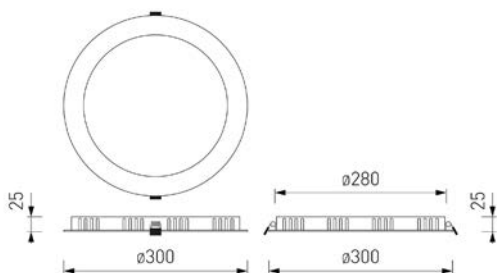

# FLASHLED TECHNO LED

1660-3C  
D85\*H15, cutout:D75  
Ⓢ 3\*LED\*3W,  
AC:100-240V, IP21,  
230LM, 4000K,  
included  
metal, acryl

1341-6C  
D120\*H15, cutout:D110  
Ⓢ LED\*6W, AC:100-  
240V, BEAM ANGLE:  
160°, IP21, 4000K,  
390LM, included  
metal, acryl

1341-12C  
D175\*H25, cutout:D155  
Ⓢ LED\*12W,  
AC:100-240V, BEAM  
ANGLE:160°, IP21,  
940LM, 4000K, included  
metal, acryl

1341-24C  
D300\*H25, cutout:D280  
Ⓢ LED 24W, AC:100-  
240V, IP21, BEAM  
ANGLE:160°, 1920LM,  
4000K, included  
metal, acryl