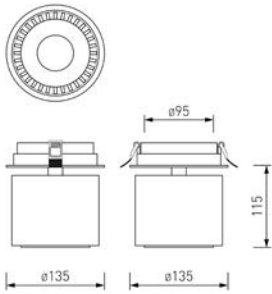

LEDEL TECHNO LED

Favourite 2023 · Techno LED

1990-1U
D135*H115, cutout: D95
☉ COB LED*20W
(CREE), RA>80, BEAM
ANGLE:24°, 1600LM,
4000K, included
metal, acryl

1989-1U
D135*H115, cutout: D95
☉ COB LED*20W
(CREE), RA>80, BEAM
ANGLE:24°, 1600LM,
4000K, included
metal, acryl