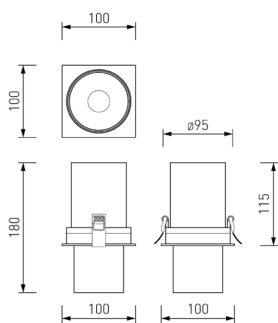

FINIS TECHNO LED

2226-1U
L100*W100*H115/180,
cutout:D95
① 1*LED*12W (CREE),
BEAM ANGLE:24°,
960LM, 4000K, included
metal

2226-2U
L185*W100*H115/180,
cutout:L175*W95
① 2*LED*12W (CREE),
BEAM ANGLE:24°,
1840LM, 4000K, included
metal