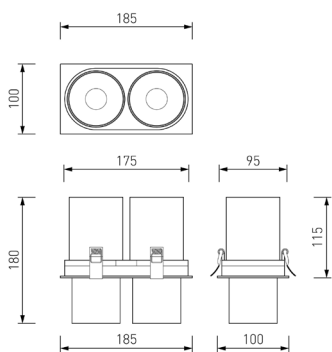

FINIS TECHNO LED

2226-1U
L100*W100*H115/180,
cutout:D95
① 1*LED*12W (CREE),
BEAM ANGLE:24°,
960LM, 4000K, included
metal

2226-2U
L185*W100*H115/180,
cutout:L175*W95
① 2*LED*12W (CREE),
BEAM ANGLE:24°,
1840LM, 4000K, included
metal