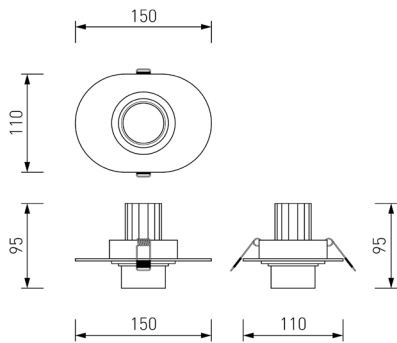

RETRO TECHNO LED

2789-1C
L150*W110*H70
① 1*LED*7W,
560lm, 4000K
included
metal

2789-2C
L200*W120*H70
① 2*LED*7W,
1120lm, 4000K,
included
metal

2790-1C
L150*W110*H95
① 1*LED*7W,
560lm, 4000K
included
metal

2790-2C
L200*W120*H95
① 2*LED*7W,
1120lm, 4000K,
included
metal