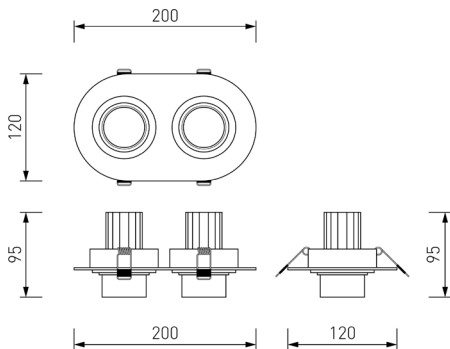

RETRO TECHNO LED

2789-1C
L150*W110*H70
① 1*LED*7W,
560lm, 4000K
included
metal

2789-2C
L200*W120*H70
① 2*LED*7W,
1120lm, 4000K,
included
metal

2790-1C
L150*W110*H95
① 1*LED*7W,
560lm, 4000K
included
metal

2790-2C
L200*W120*H95
① 2*LED*7W,
1120lm, 4000K,
included
metal