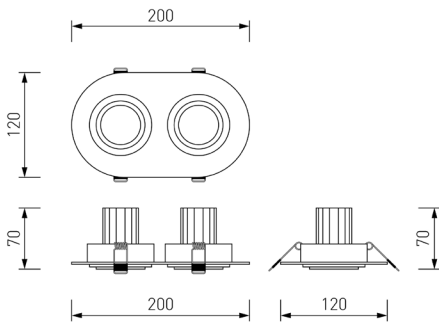

RETRO TECHNO LED

2789-1C
L150*W110*H70
① 1*LED*7W,
560lm, 4000K
included
metal

2789-2C
L200*W120*H70
① 2*LED*7W,
1120lm, 4000K,
included
metal

2790-1C
L150*W110*H95
① 1*LED*7W,
560lm, 4000K
included
metal

2790-2C
L200*W120*H95
① 2*LED*7W,
1120lm, 4000K,
included
metal