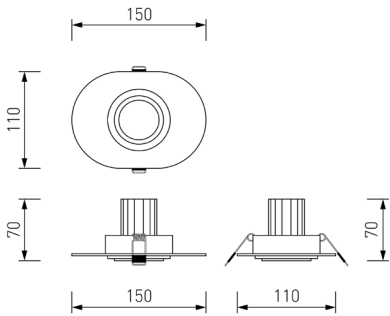

RETRO TECHNO LED

2789-1C
L150*W110*H70
① 1*LED*7W,
560lm, 4000K
included
metal

2789-2C
L200*W120*H70
① 2*LED*7W,
1120lm, 4000K,
included
metal

2790-1C
L150*W110*H95
① 1*LED*7W,
560lm, 4000K
included
metal

2790-2C
L200*W120*H95
① 2*LED*7W,
1120lm, 4000K,
included
metal