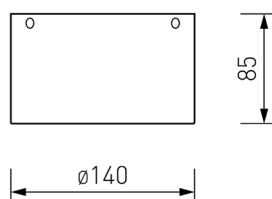

# REFLECTOR TECHNO LED

1991-1C  
D115\*H80  
SMD LED\*7W,  
530LM, 4000K,  
included  
metal, acryl

1994-1C  
D115\*H80  
SMD LED\*7W,  
530LM, 4000K,  
included  
metal, acryl

1992-1C  
D140\*H85  
SMD LED\*12W,  
960LM, 4000K,  
included  
metal, acryl

1995-1C  
D140\*H85  
SMD LED\*12W,  
960LM, 4000K,  
included  
metal, acryl

WHITE  
WEISS  
БЕЛЫЙ