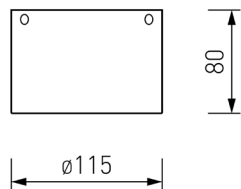

# REFLECTOR TECHNO LED

1991-1C  
D115\*H80  
SMD LED\*7W,  
530LM, 4000K,  
included  
metal, acryl

1994-1C  
D115\*H80  
SMD LED\*7W,  
530LM, 4000K,  
included  
metal, acryl

1992-1C  
D140\*H85  
SMD LED\*12W,  
960LM, 4000K,  
included  
metal, acryl

1995-1C  
D140\*H85  
SMD LED\*12W,  
960LM, 4000K,  
included  
metal, acryl

WHITE  
WEISS  
БЕЛЫЙ