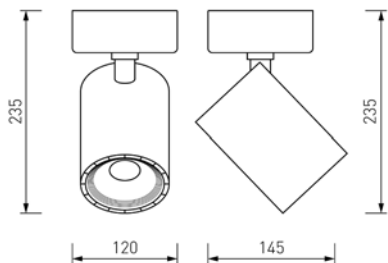

PROJECTOR TECHNO LED

1773-1U
L120*W145*H235
① 1*LED*20W,
AC:85-265V, 1600LM,
RA>80, IP21, 4000K,
included
metal

1772-1U
L120*W145*H235
① 1*LED*20W,
AC:85-265V, 1600LM,
RA>80, IP21, 4000K,
included
metal

1770-1U
L120*W120*H240
① 1*LED*20W,
AC:85-265V, 1600LM,
RA>80, IP21, 4000K,
included
metal