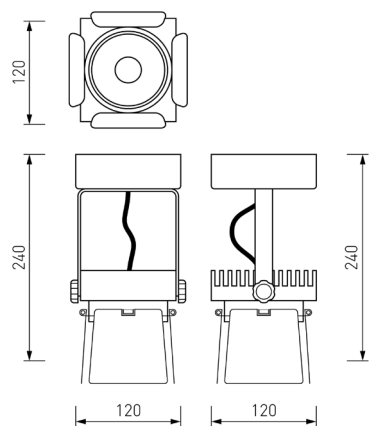

PROJECTOR TECHNO LED

1773-1U
L120*W145*H235
① 1*LED*20W,
AC:85-265V, 1600LM,
RA>80, IP21, 4000K,
included
metal

1772-1U
L120*W145*H235
① 1*LED*20W,
AC:85-265V, 1600LM,
RA>80, IP21, 4000K,
included
metal

1770-1U
L120*W120*H240
① 1*LED*20W,
AC:85-265V, 1600LM,
RA>80, IP21, 4000K,
included
metal