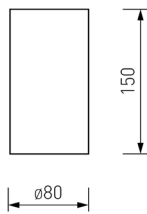

DRUM TECHNO LED

Favourite 2023 · Techno LED

2247-1U
D80*H150
1*LED*12W,
BEAM ANGLE:30°,
560LM, 4000K,
included
metal

2249-1U
D80*H150
1*LED*12W,
BEAM ANGLE:30°,
560LM, 4000K,
included
metal

WHITE
WEISS
БЕЛЫЙ