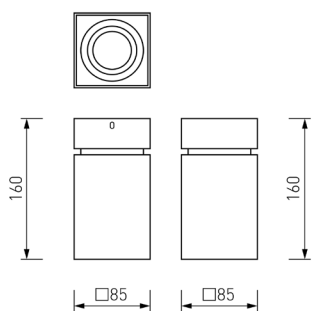

# RETRO TECHNO LED

2794-1U  
L85\*W85\*H160  
1\*LED\*7W,  
560LM, 4000K,  
included  
metal

2794-2U  
L170\*W85\*H160  
2\*LED\*7W,  
1120LM, 4000K,  
included  
metal

2794-1C  
L85\*W85\*H155  
1\*LED\*7W,  
560LM, 4000K,  
included  
metal

2791-1C  
L100\*W100\*H90  
1\*LED\*7W,  
560LM, 4000K  
included  
metal