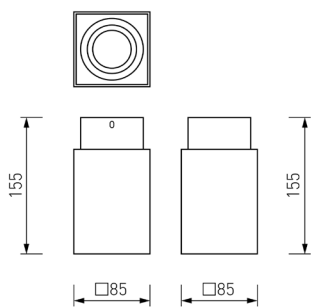

# RETRO TECHNO LED

2794-1U  
L85\*W85\*H160  
1\*LED\*7W,  
560LM, 4000K,  
included  
metal

2794-2U  
L170\*W85\*H160  
2\*LED\*7W,  
1120LM, 4000K,  
included  
metal

2794-1C  
L85\*W85\*H155  
1\*LED\*7W,  
560LM, 4000K,  
included  
metal

2791-1C  
L100\*W100\*H90  
1\*LED\*7W,  
560LM, 4000K  
included  
metal