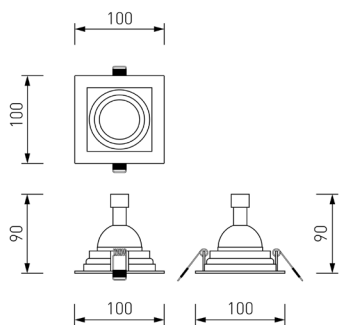

# RETRO TECHNO LED

2794-1U  
L85\*W85\*H160  
1\*LED\*7W,  
560LM, 4000K,  
included  
metal

2794-2U  
L170\*W85\*H160  
2\*LED\*7W,  
1120LM, 4000K,  
included  
metal

2794-1C  
L85\*W85\*H155  
1\*LED\*7W,  
560LM, 4000K,  
included  
metal

2791-1C  
L100\*W100\*H90  
1\*LED\*7W,  
560LM, 4000K  
included  
metal