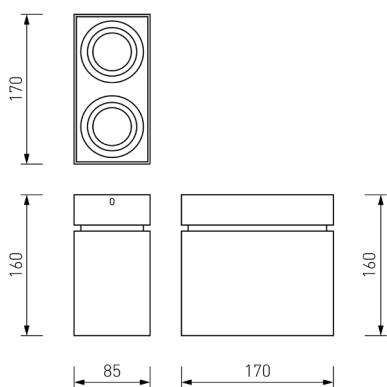

# RETRO TECHNO LED

2794-1U  
L85\*W85\*H160  
1\*LED\*7W,  
560LM, 4000K,  
included  
metal

2794-2U  
L170\*W85\*H160  
2\*LED\*7W,  
1120LM, 4000K,  
included  
metal

2794-1C  
L85\*W85\*H155  
1\*LED\*7W,  
560LM, 4000K,  
included  
metal

2791-1C  
L100\*W100\*H90  
1\*LED\*7W,  
560LM, 4000K  
included  
metal