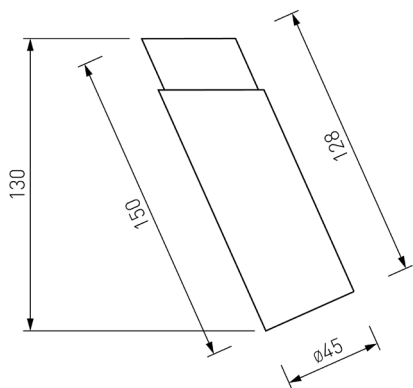

INSUPER TECHNO LED

2800-1U
D45*H90
① 1*LED*7W,
560LM, 4000K,
included
metal

2799-1U
D45*H90
① 1*LED*7W,
560LM, 4000K,
included
metal

2798-1U
D45*H90
① 1*LED*7W,
560LM, 4000K,
included
metal