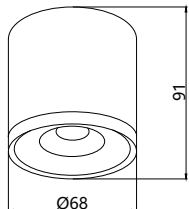

PRAKASH TECHNO LED

3085-1C
D68*H91
LED*6W, 500LM,
4000K, IP20, included
metal

3086-1C
D68*H91
LED*6W, 460LM,
4000K, IP20, included
metal