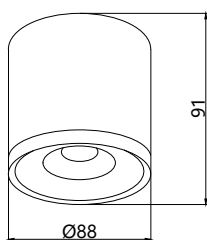

3085-2C
D88*H91
LED*10W, 850LM,
4000K, IP20, included
metal

3086-2C
D88*H91
LED*10W, 800LM,
4000K, IP20, included
metal