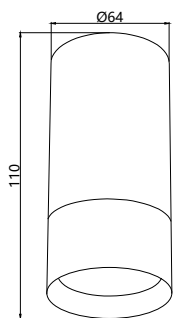

NARAM TECHNO LED

3069-1C
D64*H110
LED*5W, 400LM,
4000K, IP20, included
metal, acryl

3070-1C
D64*H110
LED*5W, 400LM,
4000K, IP20, included
metal, acryl