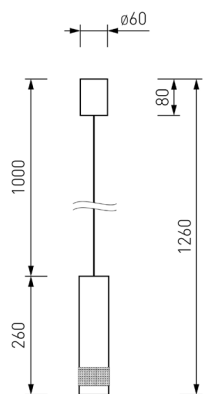

KINESCOPE TECHNO LED

2453-1P
D65*H260/1260
① 1*GU10LED*5W,
excluded
metal

2452-1P
D65*H260/1260
① 1*GU10LED*5W,
excluded
metal

2453-1U
L130*W65*H175
① 1*GU10LED*5W,
excluded
metal

2452-1U
L130*W65*H175
① 1*GU10LED*5W,
excluded
metal