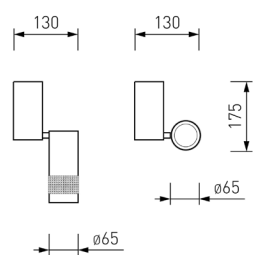

KINESCOPE TECHNO LED

2453-1P
D65*H260/1260
① 1*GU10LED*5W,
excluded
metal

2452-1P
D65*H260/1260
① 1*GU10LED*5W,
excluded
metal

2453-1U
L130*W65*H175
① 1*GU10LED*5W,
excluded
metal

2452-1U
L130*W65*H175
① 1*GU10LED*5W,
excluded
metal