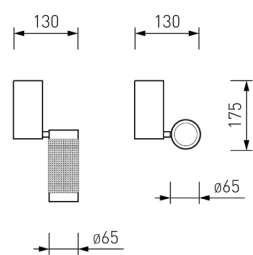

KINESCOPE TECHNO LED

2453-1P
D65*H260/1260
① 1*GU10LED*5W,
excluded
metal

2452-1P
D65*H260/1260
① 1*GU10LED*5W,
excluded
metal

2453-1U
L130*W65*H175
① 1*GU10LED*5W,
excluded
metal

2452-1U
L130*W65*H175
① 1*GU10LED*5W,
excluded
metal