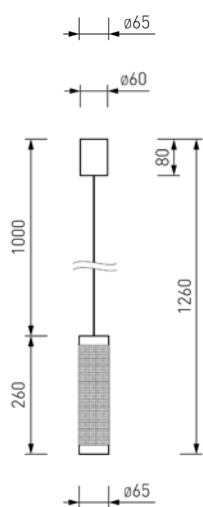

KINESCOPE TECHNO LED

2453-1P
D65*H260/1260
① 1*GU10LED*5W,
excluded
metal

2452-1P
D65*H260/1260
① 1*GU10LED*5W,
excluded
metal

2453-1U
L130*W65*H175
① 1*GU10LED*5W,
excluded
metal

2452-1U
L130*W65*H175
① 1*GU10LED*5W,
excluded
metal