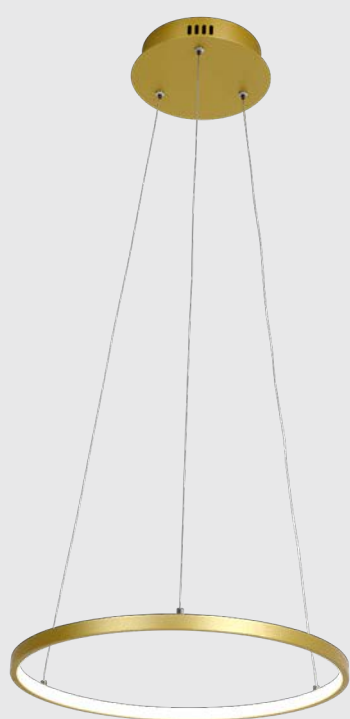

GIRO MODERN

2937-10P
D400*D600*H400/1400
LED*54W, 2520LM,
4000K, included
metal, acrylic

2937-4P
D400*H1200
LED*22W, 990LM,
4000K, included
metal, acrylic

2937-6P
D600*H1200
LED*32W, 1530LM
4000K, included
metal, acrylic

GOLD
GOLD
ЗОЛОТО

WHITE ACRYLIC
WEISSES ACRYL
БЕЛЫЙ АКРИЛ