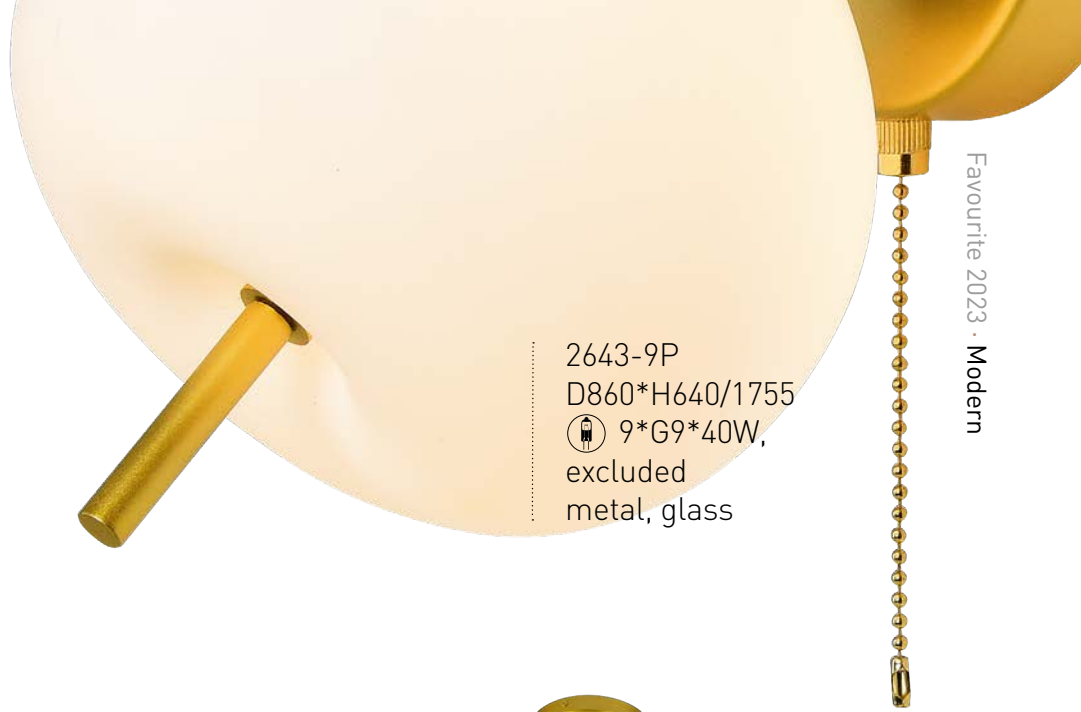

BACCA MODERN

Favourite 2023 · Modern

2643-9P
D860*H640/1755
9*G9*40W,
excluded
metal, glass

2643-6P
D600*H515/1630
6*G9*40W,
excluded
metal, glass

2643-1W
D200*W160*H200
1*G9*40W,
excluded, switch
metal, glass

 MATT GOLD
MATTES GOLD
МАТОВОЕ ЗОЛОТО

 WHITE FROSTED GLASS
MATTES WEISS GLAS
БЕЛОЕ МАТОВОЕ СТЕКЛО