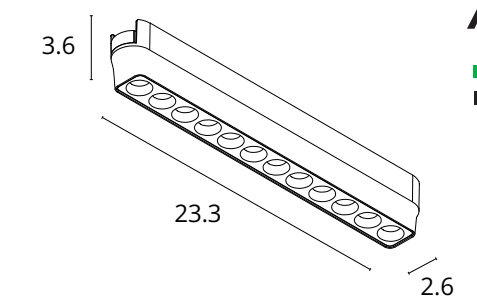

RAPID

A6154PL-1WH	Белый	LED 12W	872 Lm	4000 K
A6154PL-1BK	Черный	LED 12W	872 Lm	4000 K
A1154PL-1WH	Белый	LED 12W	872 Lm	3000 K
A1154PL-1BK	Черный	LED 12W	872 Lm	3000 K

RAPID с управлением

A2954PL-1WH	Белый	LED 12W	872 Lm	2700-5700 K
A2954PL-1BK	Черный	LED 12W	872 Lm	2700-5700 K

RAPID

A6169PL-1WH	Белый	LED 18W	1500 Lm	4000 K
A6169PL-1BK	Черный	LED 18W	1500 Lm	4000 K
A1169PL-1WH	Белый	LED 18W	1500 Lm	3000 K
A1169PL-1BK	Черный	LED 18W	1500 Lm	3000 K

RAPID с управлением

A2969PL-1WH	Белый	LED 18W	1500 Lm	2700-5700 K
A2969PL-1BK	Черный	LED 18W	1500 Lm	2700-5700 K

- Дарклайн с углом рассеивания 36° отлично подойдет для освещения как гостиной, так и рабочей зоны
- Уникальная оптическая система с антислепящим эффектом
- Высокий CRI≥90 позволяет передавать цвета максимально близко к естественным
- Отсутствие пульсации
- Плавные линии корпуса светильника

App Smart Life®