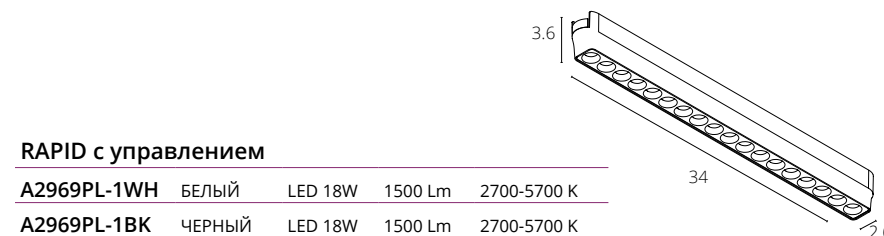

RAPID с управлением

A2969PL-1WH	БЕЛЫЙ	LED 18W	1500 Lm	2700-5700 K
A2969PL-1BK	ЧЕРНЫЙ	LED 18W	1500 Lm	2700-5700 K

App Smart Life®

App Smart Life®